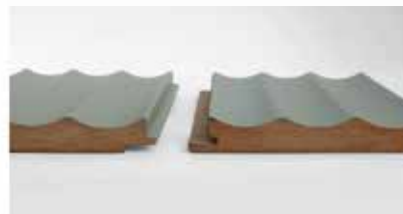

12 115

Teak & Black
18 121

Soft Black
18 121 P

Pine Green
18 121 P

Antique Walnut
18 121

Bute Anthracite
18 121

Soft Anthracite
12 115

Silky Black
10 110 B

Lydia
10 110 B

Atlantic Pine
10 110 Y

Soft Anthracite
18 140 Y

uniquely designed locking system

Satin Blue
18 110 B

Pine Green
18 110 B

Antique Walnut
18 110 B

Soft Anthracite
18 110 B